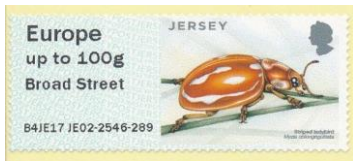

Illustrations: Lizzie Harper

Perfs: 14 x 14½ (simulated)

Stamp Size: 56mm x 25mm

Images printed in Gravure by International Security Printers (Walsall), service indicator and datastring printed thermally at point of sale.

Date Issued (or EKD)	Machine			Date Code	Values	Image / Overprint	Remarks
	Type	No.	Location				

Pres P
Mint
FDC

11-Apr-17	RM Ser.II	JE02	Broad St - St. Helier, Jersey	-	Local Letter up to 100g	Broad Street	Collectors Strip Only issued from Broad Street, St. Helier, Jersey. From 11-Apr-17 to Datastring: B4JE17 JE02 <i>New values "Euro & RoW up to 100g"</i>
					Local Large up to 100g		
					UK Letter up to 100g		
					UK Large up to 100g		
					Europe up to 100g		
Rest of World up to 100g							

First appearance of Europe and Rest of World up to 100g

11-Apr-17	RM Ser.II	JE02	Broad St - St. Helier, Jersey	-	Europe up to 100g	Orange Ladybird	Only issued from Broad Street, St. Helier, Jersey. From 11-Apr-17 to Overprint: Broad Street Datastring: B4JE17 JE02 <i>New value "Europe up to 100g"</i>
					Europe up to 100g	Harlequin Ladybird	
					Europe up to 100g	Bloody-nosed beetle	
					Europe up to 100g	Banded Sexton Beetle	
					Europe up to 100g	Striped Ladybird	
					Europe up to 100g	Seven-spot Ladybird