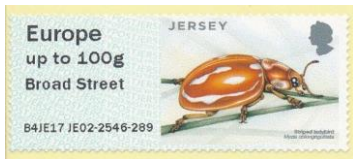

Illustrations: Lizzie Harper

Perfs: 14 x 14½ (simulated)

Stamp Size: 56mm x 25mm

Images printed in Gravure by International Security Printers (Walsall), service indicator and datastring printed thermally at point of sale.

Date Issued (or EKD)	Machine			Date Code	Values	Image / Overprint	Remarks
	Type	No.	Location				

Pres P
Mint
FDC

11-Apr-17	RM Ser.II	JE02	Broad St - St. Helier, Jersey	-	Local Letter up to 100g	Broad Street	Collectors Strip Only issued from Broad Street, St. Helier, Jersey. From 11-Apr-17 to Datastring: B4JE17 JE02 <i>New values "Euro & RoW up to 100g"</i>
					Local Large up to 100g		
					UK Letter up to 100g		
					UK Large up to 100g		
					Europe up to 100g		
Rest of World up to 100g							

First appearance of Europe and Rest of World up to 100g

11-Apr-17	RM Ser.II	JE02	Broad St - St. Helier, Jersey	-	Europe up to 100g	Orange Ladybird	Only issued from Broad Street, St. Helier, Jersey. From 11-Apr-17 to Overprint: Broad Street Datastring: B4JE17 JE02 <i>New value "Europe up to 100g"</i>
					Europe up to 100g	Harlequin Ladybird	
					Europe up to 100g	Bloody-nosed beetle	
					Europe up to 100g	Banded Sexton Beetle	
					Europe up to 100g	Striped Ladybird	
					Europe up to 100g	Seven-spot Ladybird