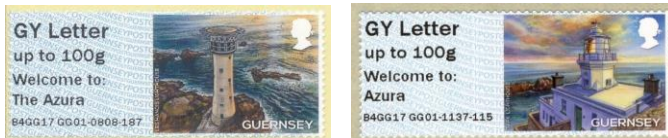

Session Nos. above are the earliest seen

No. of session above are approximate, based on the earliest session seen

‡ Indicates that the ship has previously docked in Guernsey and an overprint already exists

Note 1 Only available for 3½ hours - "The" added, in error.
The corrected version, without "The" has session 1137 - suggesting it was printed on or about 15-Jul-17