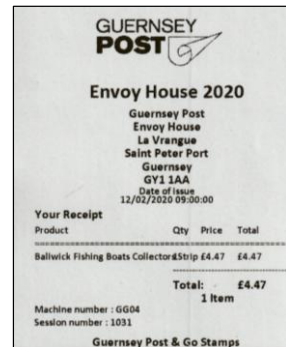

Guernsey Bailiwick Fishing Boats - FS 6 GG

Designer: Robin Carter

Images printed digitally by International Security Printers (Cartor), service indicator and datastring printed thermally at point of sale.

Perfs: 14 x 14½ (simulated)

Stamp Size: 56mm x 25mm

Backing Paper: Clear film

Date Issued (or EKD)	Machine			Date Code	Values	Image / Overprint	Remarks	Pres P	Mint	FDC
	Type	No.	Location							
12-Feb-20	RM Ser.II	GG04	Guernsey	-	GY Letter up to 100g GY Large up to 100g UK Letter up to 100g UK Large up to 100g EUR Letter up to 20g ROW Letter up to 20g	Ceralia, GU29 Odilia, GU388 Little Sister, GU138 Amber Dawn, GU98 Sandra J, GU301 Carina, GU113	Issued on GP FDC Issued in Presentation Pack Overprint: None Datastring: B2GG20 GG04-1969-006			

12-Feb-20	RM Ser.II	GG04	Guernsey - Envoy House HQ	-	GY Letter up to 100g GY Large up to 100g UK Letter up to 100g UK Large up to 100g EUR Letter up to 20g ROW Letter up to 20g	Ceralia, GU29 Odilia, GU388 Little Sister, GU138 Amber Dawn, GU98 Sandra J, GU301 Carina, GU113	Collectors Strip Only available from Guernsey Post HQ For mail order sales Datastring: B2GG20 GG04			

Only available from Guernsey Philatelic Bureau and via their web site

Datastring B2GG20 - Earliest session seen 1171

12-Feb-20	RM Ser.II	GG04	Guernsey - Envoy House HQ	-	GY Letter up to 100g GY Large up to 100g UK Letter up to 100g UK Large up to 100g EUR Letter up to 20g ROW Letter up to 20g	Ceralia, GU29 Odilia, GU388 Little Sister, GU138 Amber Dawn, GU98 Sandra J, GU301 Carina, GU113	Collectors Strip Only available from Guernsey Post HQ For mail order sales Datastring: B1GG20 GG04			

On early mailings to Standing Order customers an incorrect datastring read B1GG20 - suggesting a January printing, although the receipt shows a date/time of 12/02/2020 09:00:00